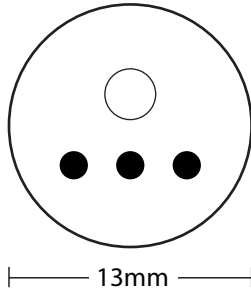

## LED ROPELIGHT

**Cross Section**

**Cut Unit 240v**  
CW/WW/B/G/P - 4m  
R/Y - 6.6m  
RGBY - 6m

**Cut Unit 24v**  
CW/WW/B/G/P - 330mm  
R/Y - 660mm

**Cut Unit 12v**  
CW/WW/B/G/P - 76mm  
R/Y - 152mm

## LED Ropelight PVC Mounting Channel

**Cross Section**

**Channel**

<b>Input Voltage:</b>	240v/24v/12v DC
<b>Power Consumption:</b>	Red, Yellow, Pink - 1.44watts/pm Blue, White, Green - 2.89watts/pm
<b>Lifespan:</b>	50,000 hrs
<b>Light Source:</b>	5mm LED, 27.7mm Spacing, 36 LED/pm
<b>Operating Temperature:</b>	-20°C -50°C
<b>Colour Available:</b>	Cool White(4500-6000K) Warm White(2800K-3200K) Blue/Red/Yellow/Green/Pink/RGBY