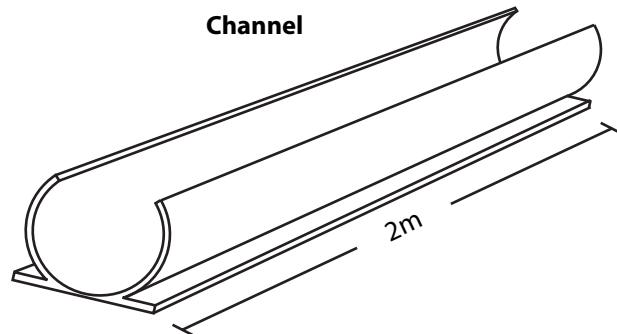

## LED ROPELIGHT

**Cross Section**

**Cut Unit 240v**  
CW/WW/B/G/P - 4m  
R/Y - 6.6m  
RGBY - 6m

**Cut Unit 24v**  
CW/WW/B/G/P - 330mm  
R/Y - 660mm

**Cut Unit 12v**  
CW/WW/B/G/P - 76mm  
R/Y - 152mm

## LED Ropelight PVC Mounting Channel

**Cross Section**

**Channel**

<b>Input Voltage:</b>	240v/24v/12v DC
<b>Power Consumption:</b>	Red, Yellow, Pink - 1.44watts/pm Blue, White, Green - 2.89watts/pm
<b>Lifespan:</b>	50,000 hrs
<b>Light Source:</b>	5mm LED, 27.7mm Spacing, 36 LED/pm
<b>Operating Temperature:</b>	-20°C -50°C
<b>Colour Available:</b>	Cool White(4500-6000K) Warm White(2800K-3200K) Blue/Red/Yellow/Green/Pink/RGBY