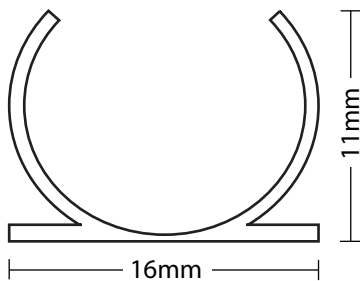

## LED ROPELIGHT

**Cross Section**

**Cut Unit 240v**  
CW/WW/B/G/P - 4m  
R/Y - 6.6m  
RGBY - 6m

**Cut Unit 24v**  
CW/WW/B/G/P - 330mm  
R/Y - 660mm

**Cut Unit 12v**  
CW/WW/B/G/P - 76mm  
R/Y - 152mm

## LED Ropelight PVC Mounting Channel

**Cross Section**

**Channel**

<b>Input Voltage:</b>	240v/24v/12v DC
<b>Power Consumption:</b>	Red, Yellow, Pink - 1.44watts/pm Blue, White, Green - 2.89watts/pm
<b>Lifespan:</b>	50,000 hrs
<b>Light Source:</b>	5mm LED, 27.7mm Spacing, 36 LED/pm
<b>Operating Temperature:</b>	-20°C -50°C
<b>Colour Available:</b>	Cool White(4500-6000K) Warm White(2800K-3200K) Blue/Red/Yellow/Green/Pink/RGBY