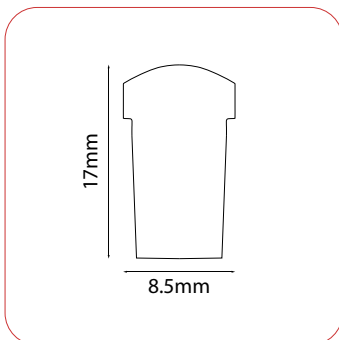

## SPECIFICATIONS

Dimensions

Beam Angle

Bend Radius

Item Code.	Watt/pm.	Voltage.	Colour.	Cut Unit.	IP Rating.	Beam Angle.	LEDs/pm.	Lifespan.	Roll Length.	Dimmable.	Max Run.
FLXNF-010	7.2W	24V	Cool White	88mm	IP67	160 Deg.	80	35,000h	50m	YES	10m
FLXNF-011	7.2W	24V	Warm White	88mm	IP67	160 Deg.	80	35,000h	50m	YES	10m
FLXNF-012	7.2W	24V	Blue	88mm	IP67	160 Deg.	80	35,000h	50m	YES	10m
FLXNF-013	7.2W	24V	Green	88mm	IP67	160 Deg.	80	35,000h	50m	YES	10m
FLXNF-015	7.2W	24V	Pink	88mm	IP67	160 Deg.	80	35,000h	50m	YES	10m
FLXNF-014	7.2W	24V	Red	125mm	IP67	160 Deg.	80	35,000h	50m	YES	10m
FLXNF-018	7.2W	24V	Orange	125mm	IP67	160 Deg.	80	35,000h	50m	YES	10m
FLXNF-016	7.2W	24V	Yellow	88mm	IP67	160 Deg.	80	35,000h	50m	YES	10m

## MOUNTING

Item Code.	Length
FLXNF-025	50mm
FLXNF-027	2000mm