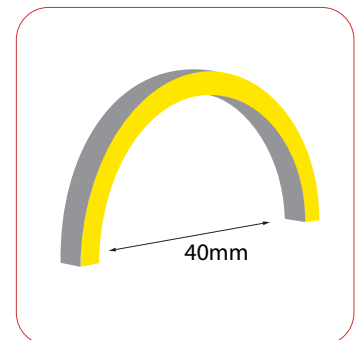

## SPECIFICATIONS

Dimensions

Beam Angle

Bend Radius

Item Code.	Watt/pm.	Voltage.	Colour.	Cut Unit.	IP Rating.	Beam Angle.	LEDs/pm.	Lifespan.	Roll Length.	Dimmable.	Max Run.
FLXNF-010	7.2W	24V	Cool White	88mm	IP67	160 Deg.	80	35,000h	50m	YES	10m
FLXNF-011	7.2W	24V	Warm White	88mm	IP67	160 Deg.	80	35,000h	50m	YES	10m
FLXNF-012	7.2W	24V	Blue	88mm	IP67	160 Deg.	80	35,000h	50m	YES	10m
FLXNF-013	7.2W	24V	Green	88mm	IP67	160 Deg.	80	35,000h	50m	YES	10m
FLXNF-015	7.2W	24V	Pink	88mm	IP67	160 Deg.	80	35,000h	50m	YES	10m
FLXNF-014	7.2W	24V	Red	125mm	IP67	160 Deg.	80	35,000h	50m	YES	10m
FLXNF-018	7.2W	24V	Orange	125mm	IP67	160 Deg.	80	35,000h	50m	YES	10m
FLXNF-016	7.2W	24V	Yellow	88mm	IP67	160 Deg.	80	35,000h	50m	YES	10m