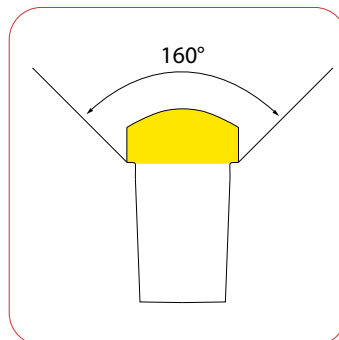

## SPECIFICATIONS

Dimensions

Beam Angle

Bend Radius

Item Code.	Watt/pm.	Voltage.	Colour.	Cut Unit.	IP Rating.	Beam Angle.	LEDs/pm.	Lifespan.	Roll Length.	Dimmable.	Max Run.
FLXNF-010	7.2W	24V	Cool White	88mm	IP67	160 Deg.	80	35,000h	50m	YES	10m
FLXNF-011	7.2W	24V	Warm White	88mm	IP67	160 Deg.	80	35,000h	50m	YES	10m
FLXNF-012	7.2W	24V	Blue	88mm	IP67	160 Deg.	80	35,000h	50m	YES	10m
FLXNF-013	7.2W	24V	Green	88mm	IP67	160 Deg.	80	35,000h	50m	YES	10m
FLXNF-015	7.2W	24V	Pink	88mm	IP67	160 Deg.	80	35,000h	50m	YES	10m
FLXNF-014	7.2W	24V	Red	125mm	IP67	160 Deg.	80	35,000h	50m	YES	10m
FLXNF-018	7.2W	24V	Orange	125mm	IP67	160 Deg.	80	35,000h	50m	YES	10m
FLXNF-016	7.2W	24V	Yellow	88mm	IP67	160 Deg.	80	35,000h	50m	YES	10m