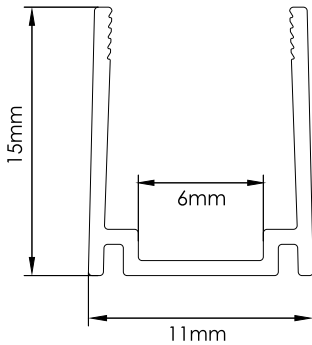

## SPECIFICATIONS

Dimensions

Beam Angle

Bend Radius

Item Code.	Watt/pm.	Voltage.	Colour.	Cut Unit.	IP Rating.	Beam Angle.	LEDs/pm.	Lifespan.	Roll Length.	Dimmable.	Max Run.
FLXNF-010	7.2W	24V	Cool White	88mm	IP67	160 Deg.	80	35,000h	50m	YES	10m
FLXNF-011	7.2W	24V	Warm White	88mm	IP67	160 Deg.	80	35,000h	50m	YES	10m
FLXNF-012	7.2W	24V	Blue	88mm	IP67	160 Deg.	80	35,000h	50m	YES	10m
FLXNF-013	7.2W	24V	Green	88mm	IP67	160 Deg.	80	35,000h	50m	YES	10m
FLXNF-015	7.2W	24V	Pink	88mm	IP67	160 Deg.	80	35,000h	50m	YES	10m
FLXNF-014	7.2W	24V	Red	125mm	IP67	160 Deg.	80	35,000h	50m	YES	10m
FLXNF-018	7.2W	24V	Orange	125mm	IP67	160 Deg.	80	35,000h	50m	YES	10m
FLXNF-016	7.2W	24V	Yellow	88mm	IP67	160 Deg.	80	35,000h	50m	YES	10m

## MOUNTING

Item Code.	Length
FLXNF-025	50mm
FLXNF-027	2000mm